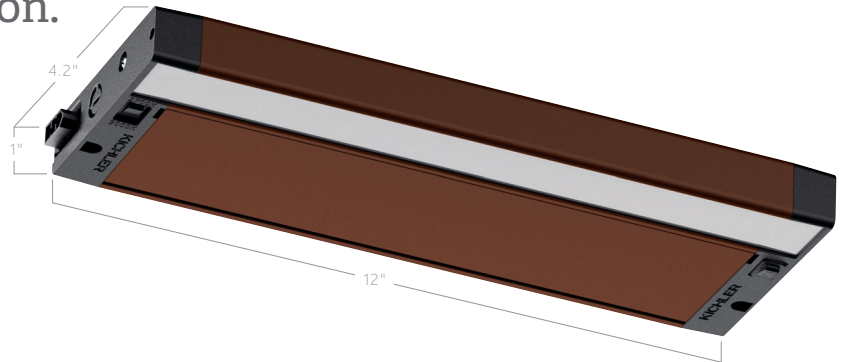

6U Series – LED

Two-in-one selectable color temperature to customize any installation.

Take the guesswork out of choosing the right lighting: the 6U Series LED from Kichler Lighting 6U fixtures allow you to choose a warm or pure white light with the flip of a switch. You get variety and customization that can change easily to enhance your decor in different ways throughout the day. It's a beautiful end effect that always works—with whatever countertop, paint or cabinet colors you have in your workspace.